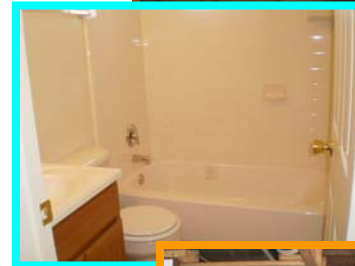

Corner Lot, Unfinished Basement, Room to Grow

705 North 900 West, Salt Lake City

\$127,000

- 🌱 **NEW** Kitchen Appliances
- 🌱 **NEW** Kitchen Cabinets & Counter Tops
- 🌱 **NEW** Paint
- 🌱 **NEW** Carpet & Vinyl Flooring
- 🌱 **NEW** Window Blinds
- 🌱 **NEW** Light Fixtures
- 🌱 **NEW** Electric Service
- 🌱 **NEW** Plumbing
- 🌱 **NEW** Water Line to Meter
- 🌱 **NEW** Water Heater
- 🌱 **NEW** Siding
- 🌱 **NEW** Cement Walk to Front Door
- 🌱 Corner Lot.26 Acres
- 🌱 2 Bed Rooms
- 🌱 1 Full Bath
- 🌱 1,676 Square Feet
- 🌱 Unfinished Basement
- 🌱 1 Year Home Warranty Included
- 🌱 **Owner/Occupant Only**
- 🌱 Income limits Apply (see reverse)