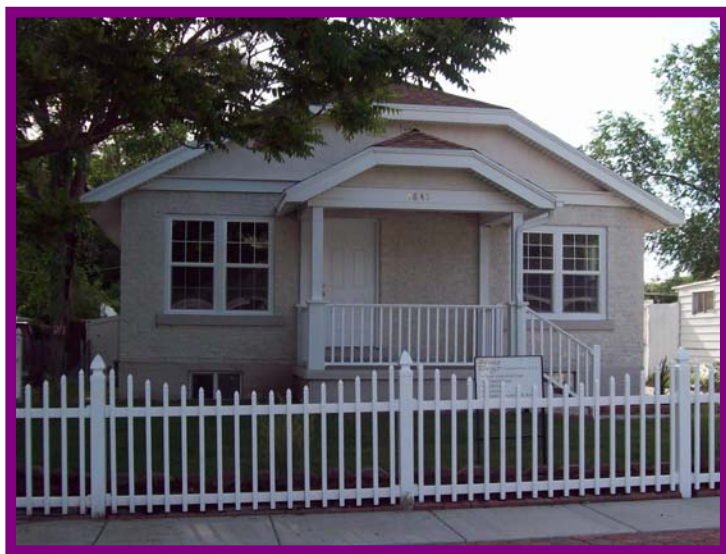

# Must See To Believe, Room To Grow & Grow & Grow

2845 South 8850 West, Magna

**\$144,900**

-  **New** Vinyl Windows
-  **New** Egress Window Wells
-  **New** Window Blinds
-  **New** Tile & Vinyl Flooring
-  **New** Covered Front Porch
-  **New** Fencing - Front Yard
-  **6%** Up To \$10,000 Down Payment Assistance
-  **8,000** Tax Credit Possible
-  2,044 Square Feet
-  Large Lot .19 Acres
-  4 Bed Rooms
-  2 Full Baths - Updated
-  Kitchen Appliances Included
-  Some New Paint
-  Central Air
-  1 Year Home Warranty
-  Owner Occupant Only
-  Income Limits Apply, See Reverse
-  MLS # 895840